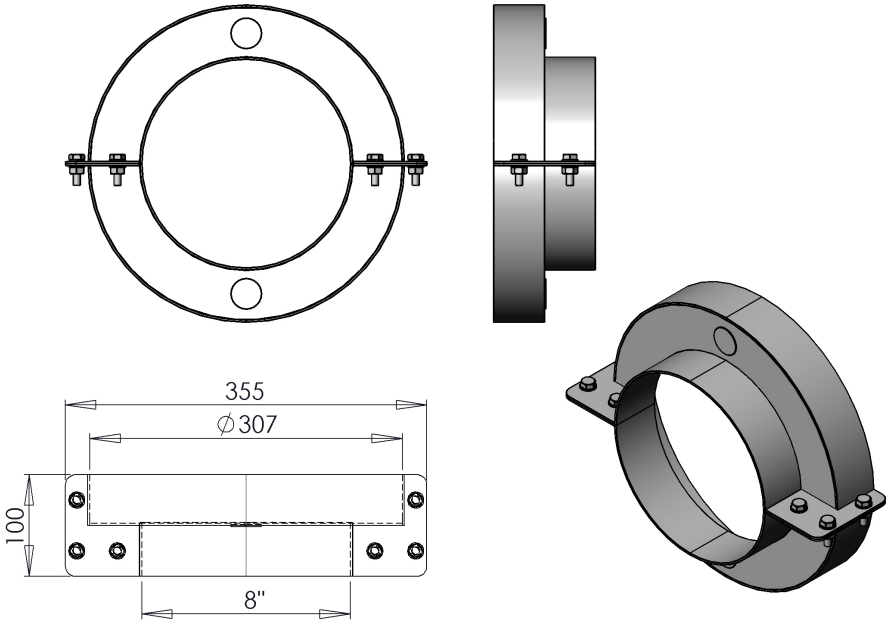

A71612 ROUND SILO AUGERS CENTRALIZER 8" (1 pcs)

Part no	Name	Qty	Draw. no	Mass	Group
A71618	AUGERS CENTRALIZER HALF 8"	2	A71618	1.1	3700
111540	WASHER M 8 DIN125 ZN	12		0.002	2010
101830	BOLT HEX ZN 8.8 8X25 AM DIN933	6		0.01	2010
110540	NUT M8 ZN 8 DIN934	6		0.005	2010