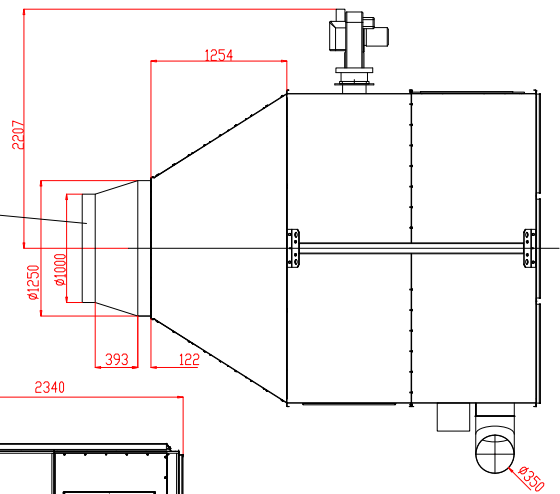

A-model 800 ja 1000 kW, Vacboost

D1000 reducer is used in the 800 kW heater

C-model, 800 ja 1000 kW, Vacboost

D1000 reducer is used in the 800 kW heater