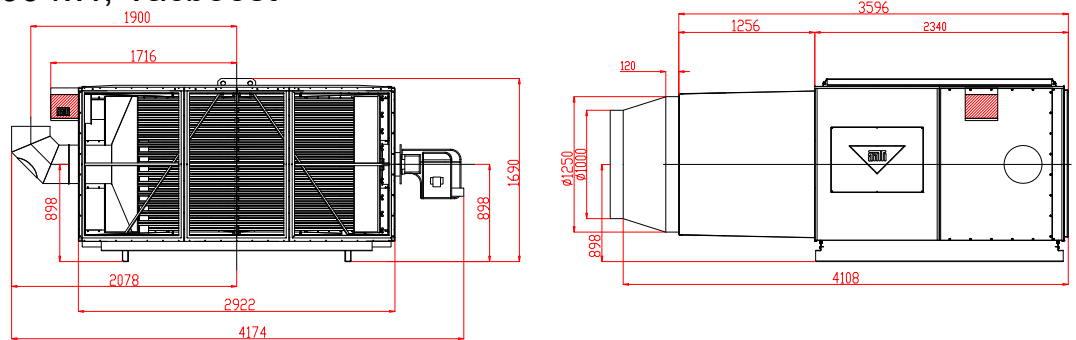

A-model 800 ja 1000 kW, Vacboost

D1000 reducer is used in the 800 kW heater

C-model, 800 ja 1000 kW, Vacboost

D1000 reducer is used in the 800 kW heater