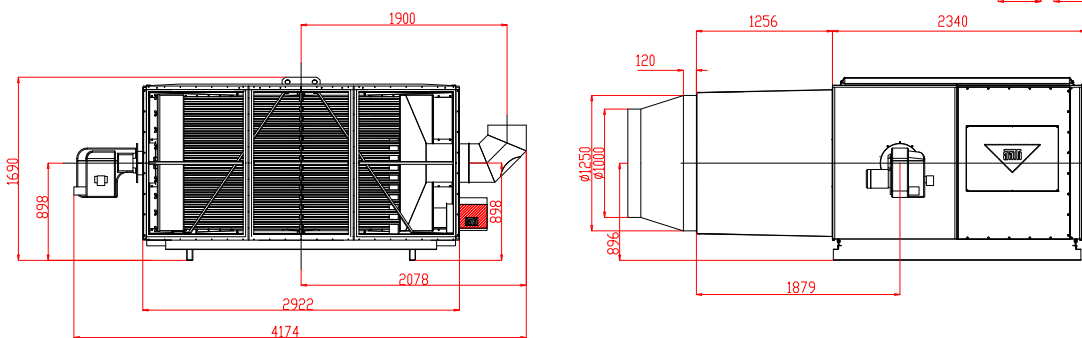

A-model 800 ja 1000 kW, Vacboost

D1000 reducer is used in the 800 kW heater

C-model, 800 ja 1000 kW, Vacboost

D1000 reducer is used in the 800 kW heater