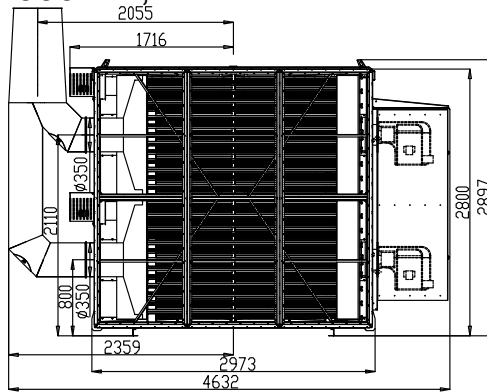

A-model, 1400-2000 kW, Vacboost

D1000 reducer is used in the 1400 kW heater

C-model, 1400-2000 kW, Vacboost

D1000 reducer is used in the 1400 kW heater