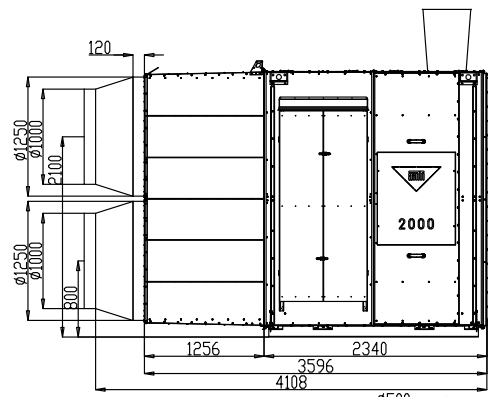

A-model, 1400-2000 kW, Vacboost

D1000 reducer is used in the 1400 kW heater

C-model, 1400-2000 kW, Vacboost

D1000 reducer is used in the 1400 kW heater