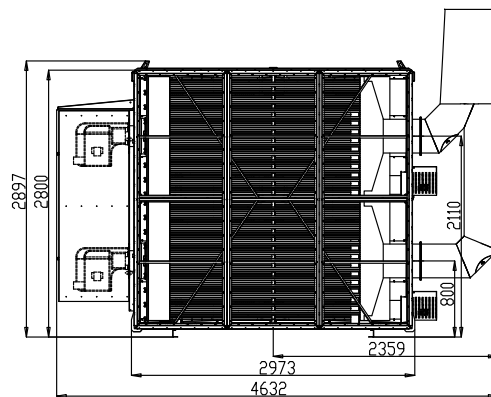

A-model, 1400-2000 kW, Vacboost

D1000 reducer is used in the 1400 kW heater

C-model, 1400-2000 kW, Vacboost

D1000 reducer is used in the 1400 kW heater