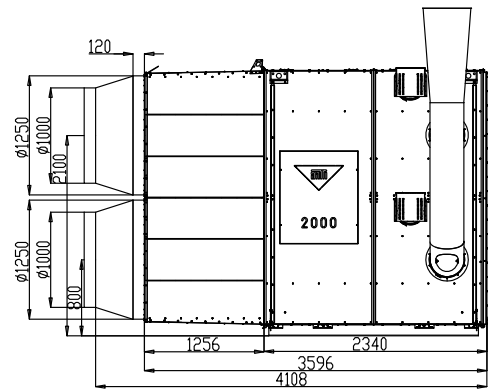

A-model, 1400-2000 kW, Vacboost

D1000 reducer is used in the 1400 kW heater

C-model, 1400-2000 kW, Vacboost

D1000 reducer is used in the 1400 kW heater