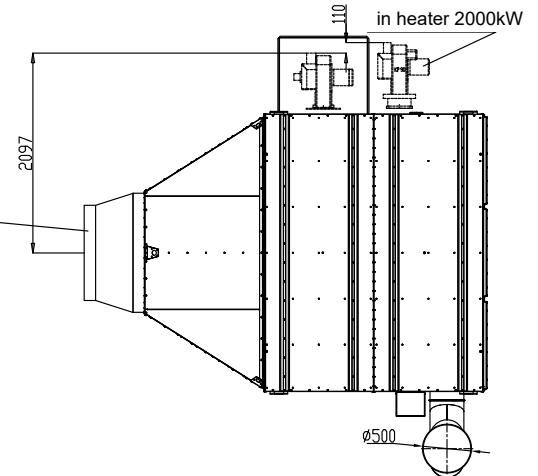

A-model, 1400-2000 kW, Vacboost

D1000 reducer is used in the 1400 kW heater

C-model, 1400-2000 kW, Vacboost

D1000 reducer is used in the 1400 kW heater